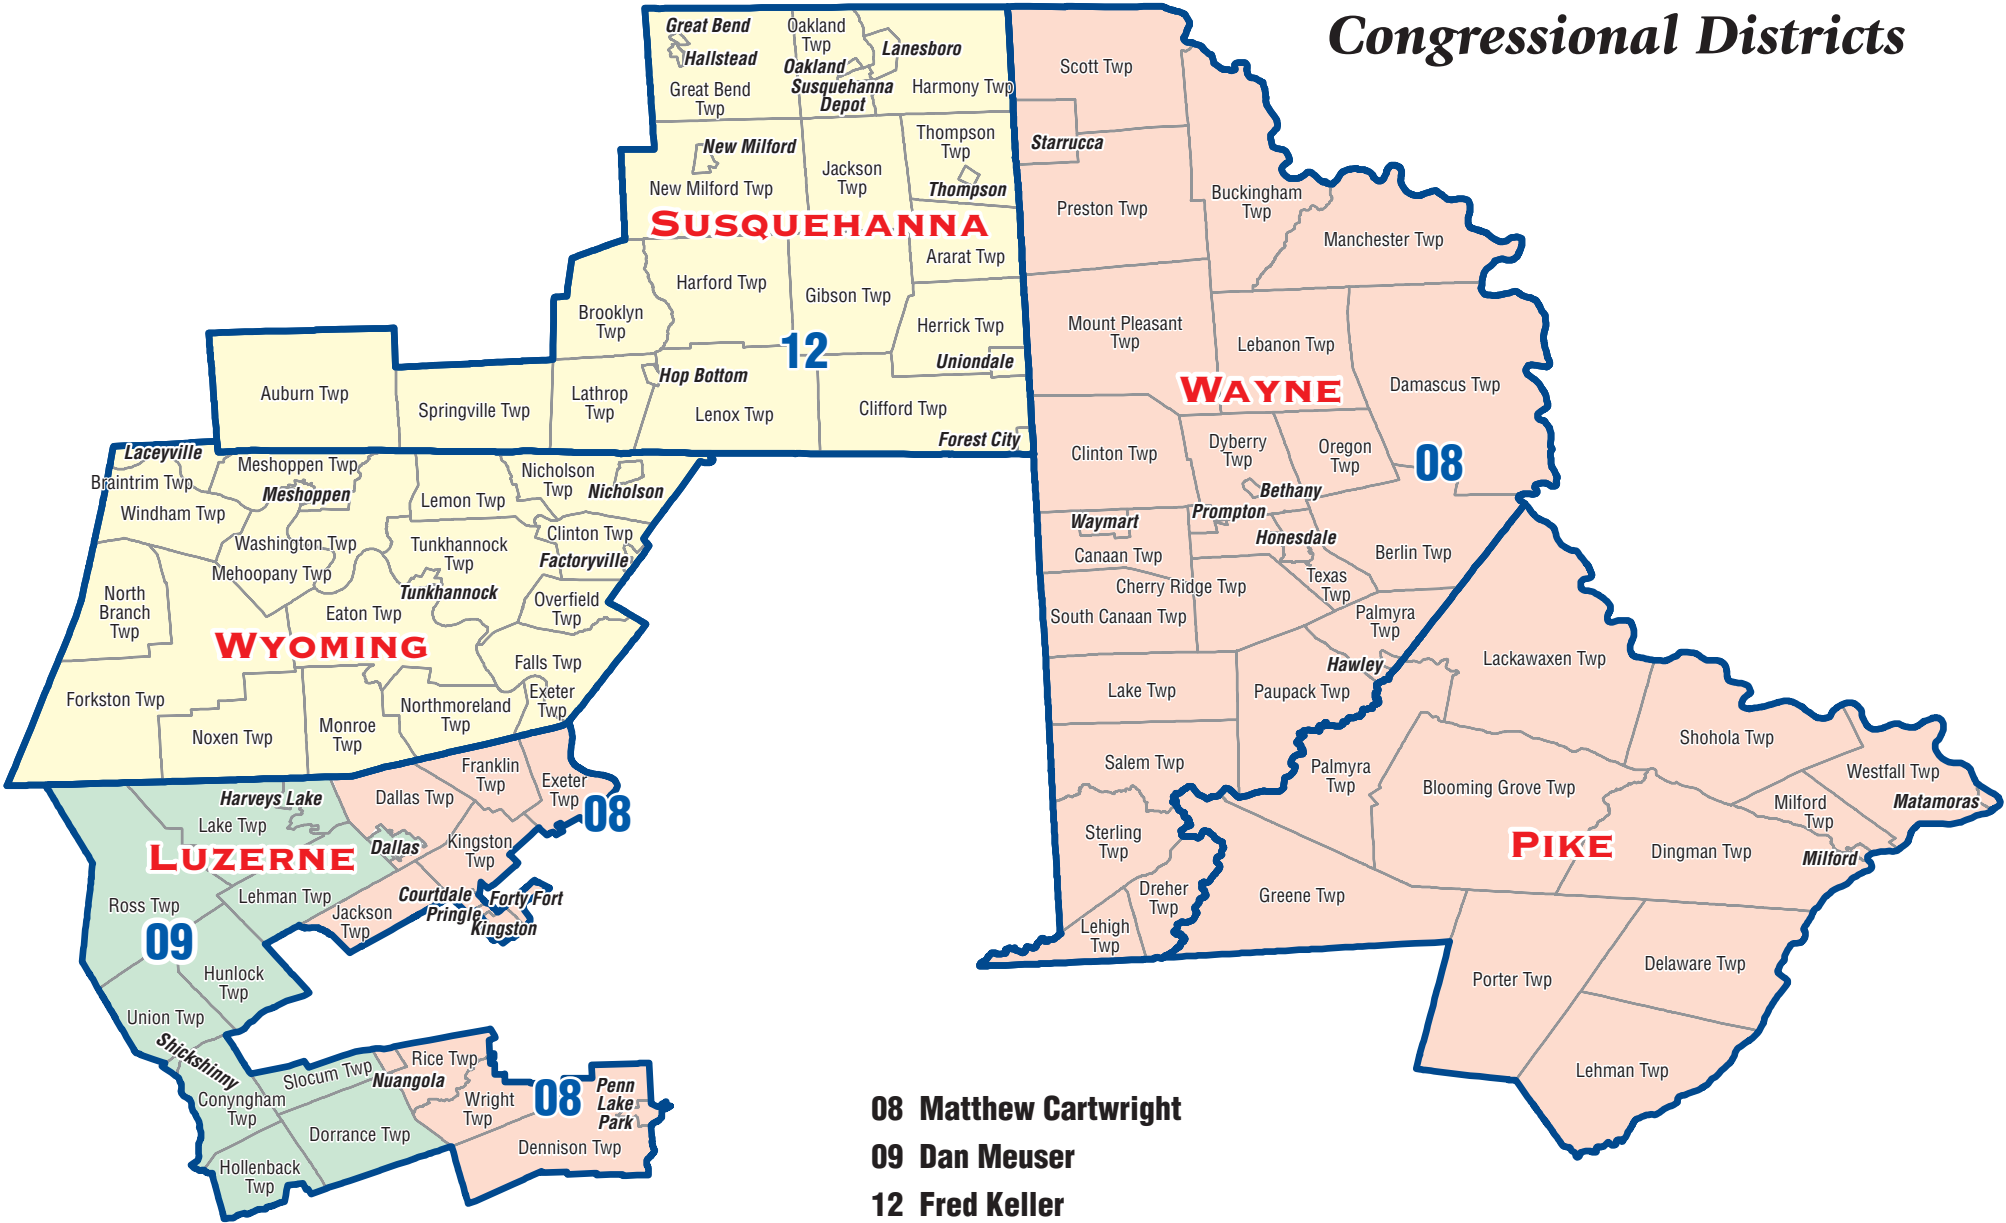

SENATE DISTRICT 20: Congressional Districts

- 08** Matthew Cartwright
- 09** Dan Meuser
- 12** Fred Keller