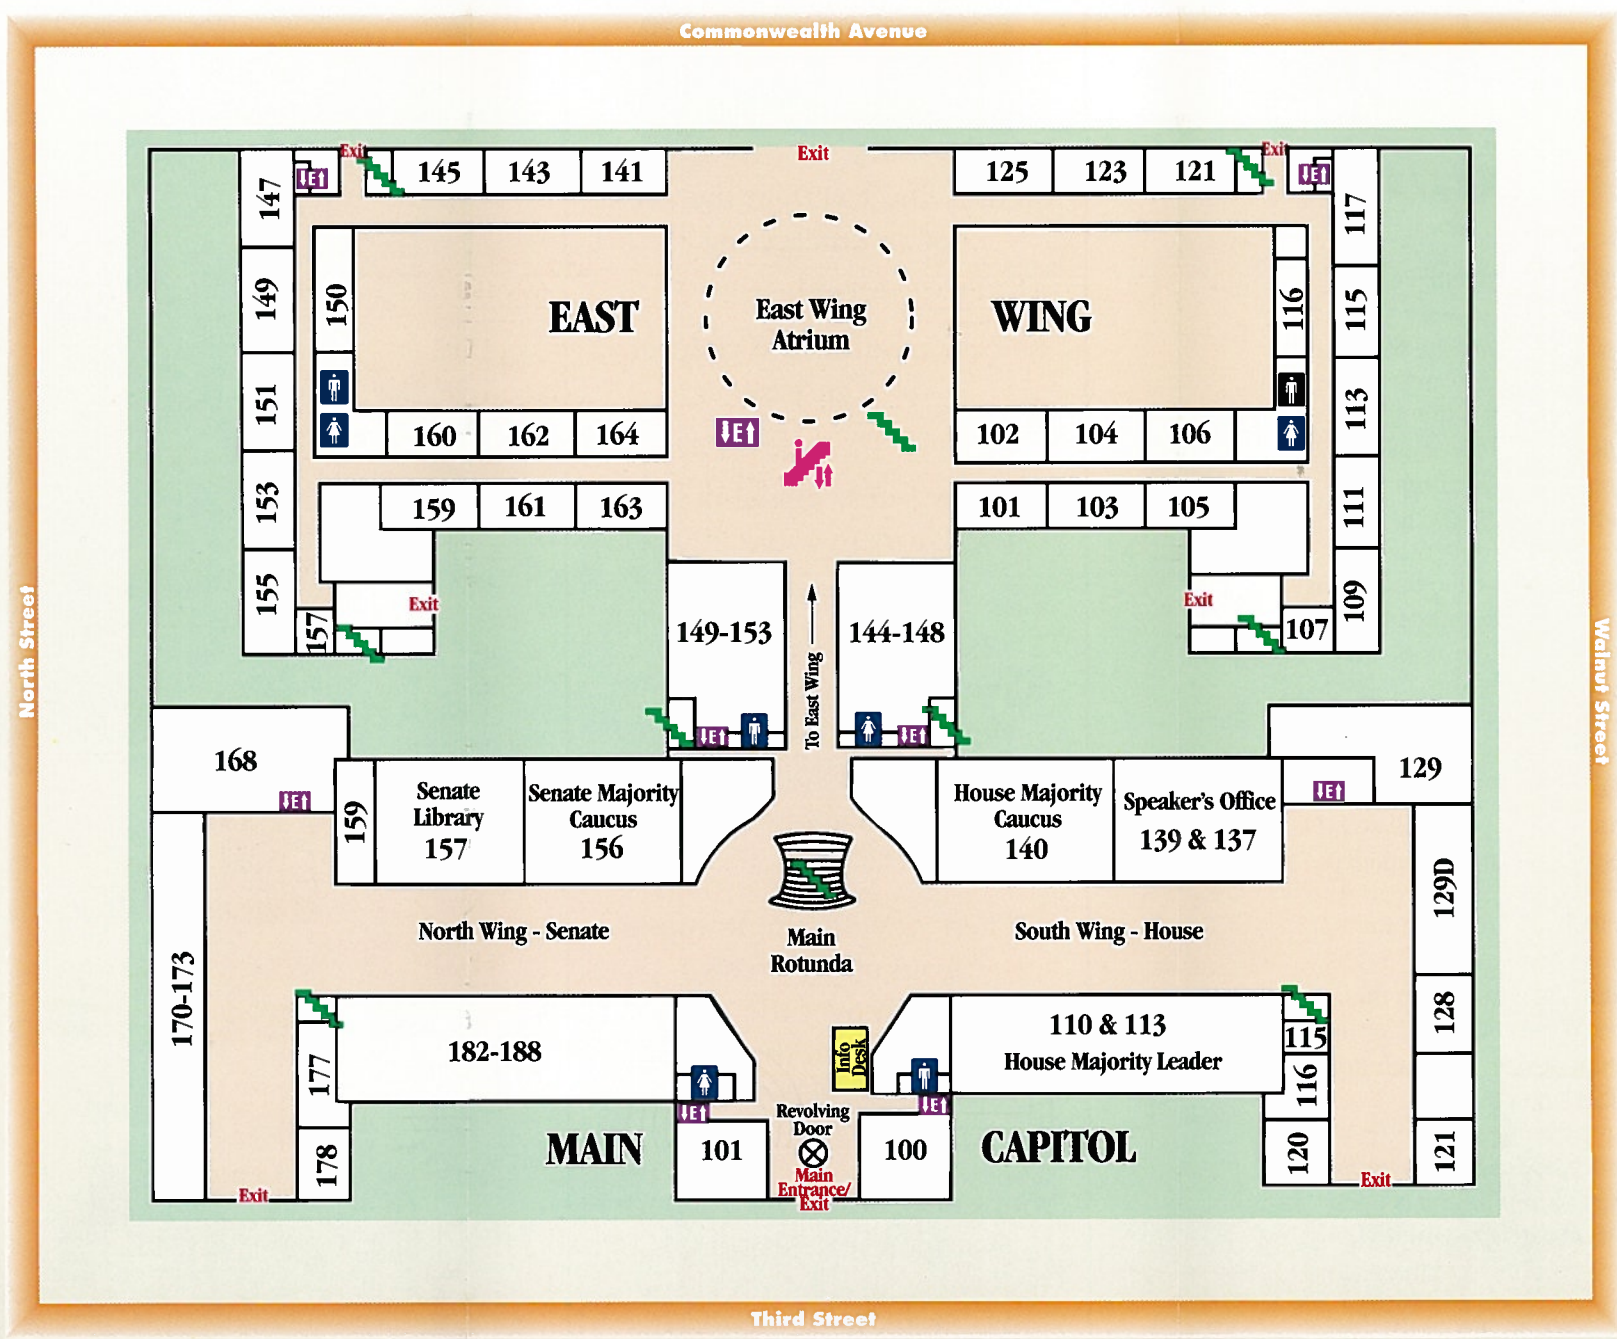

Main Capitol Basement and Lower (Concourse) Level East Wing

KEY:

Stairs

Escalator

Ladies Restroom

Elevator

Men's Restroom

Interior Walkway

Main Capitol First Floor and Upper Level East Wing