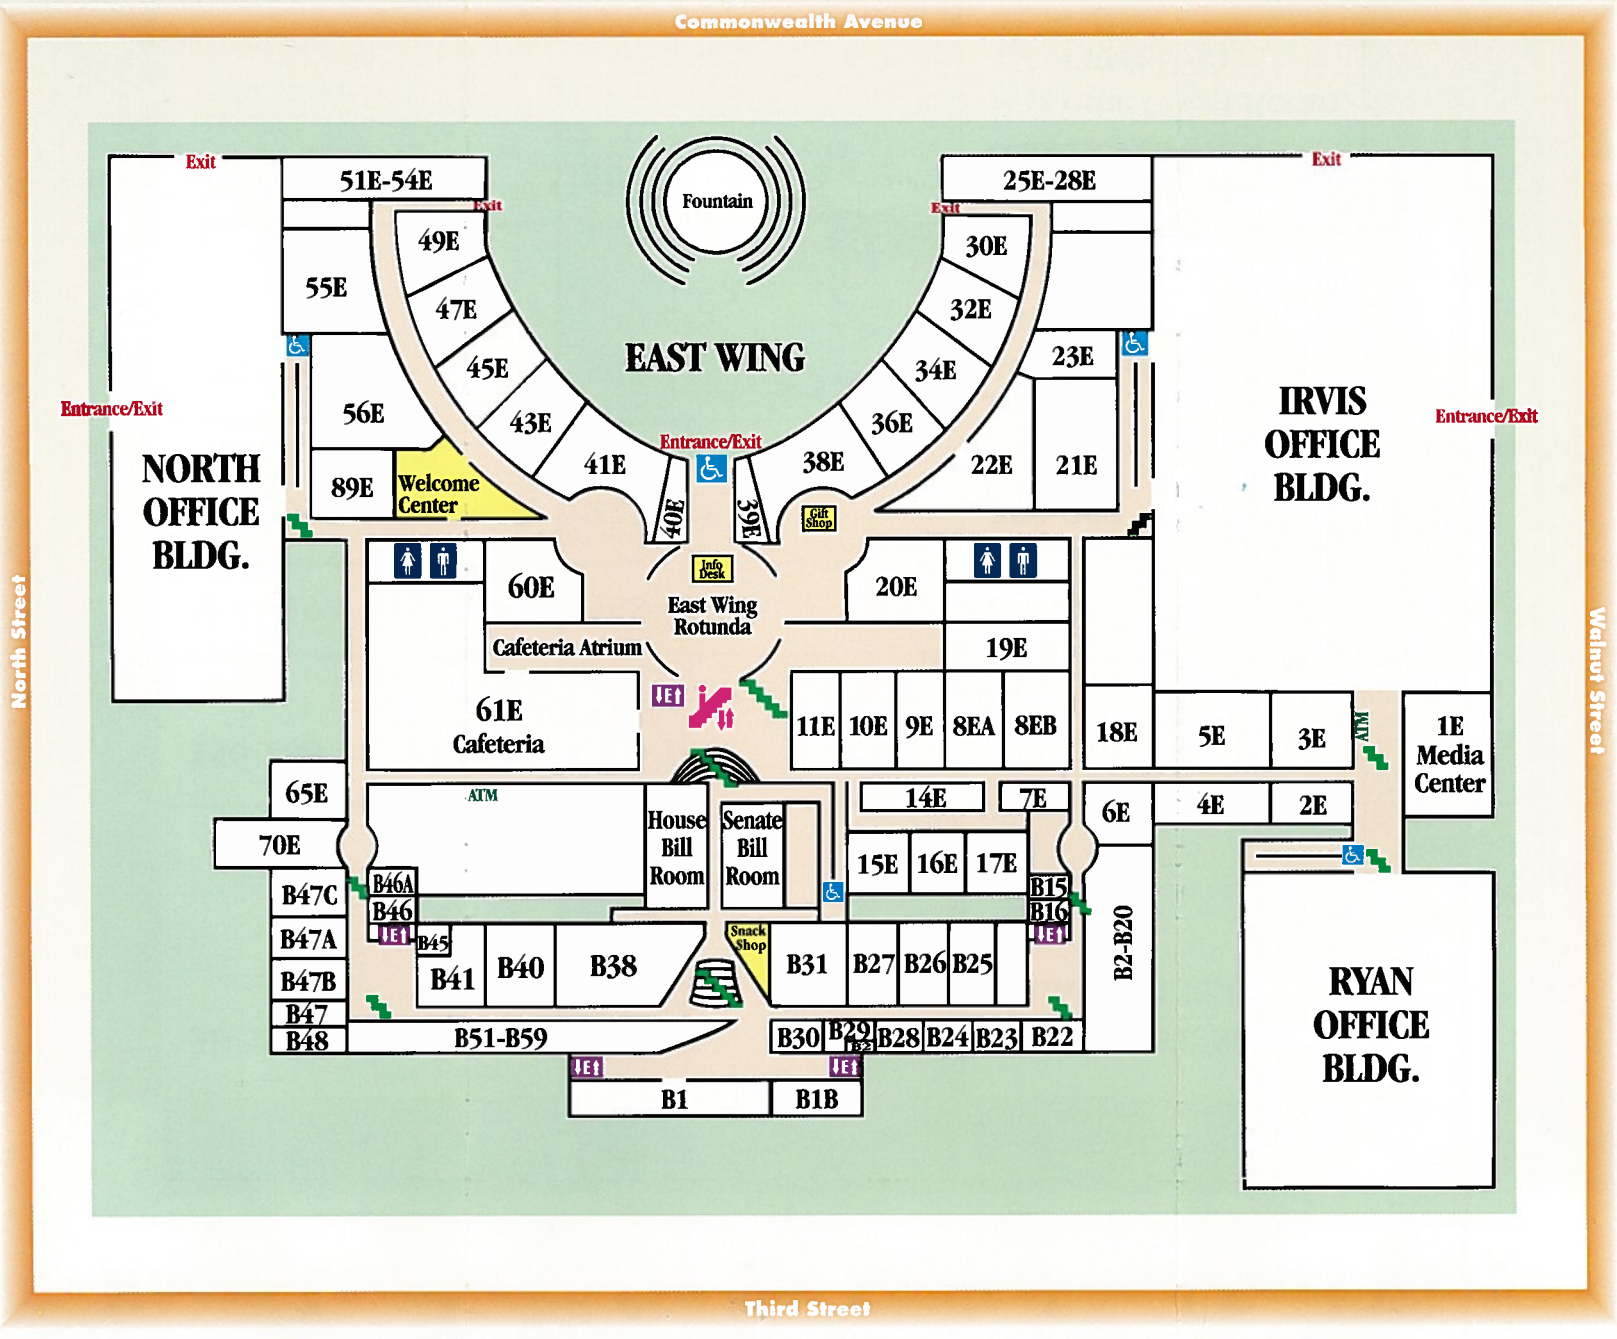

Main Capitol Basement and Lower (Concourse) Level East Wing

KEY:

Stairs

Escalator

Ladies Restroom

Elevator

Men's Restroom

Interior Walkway

Main Capitol First Floor and Upper Level East Wing